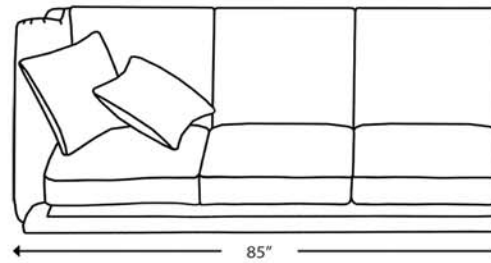

4300F Sectional Group

all pieces available RF or LF

4300 LF Sofa and RF Corner Sofa
(4300F15 and 4300F74)

4300F 3 pc sectional
4300F65 - LF Chaise
4300F31 - Armless Loveseat
4300F74 - RF Corner Sofa

4300 LF Chaise and RF Loveseat
(4300F65 and 4300F34)

Pieces Available

64 - RF or 65 - LF Chaise

14 - RF or 15 - LF Sofa

34 - RF or 35 - LF Loveseat

44 - RF or 45 - LF Chair

31 Armless Loveseat

41 Armless Chair

74 - RF or 75 - LF Corner Sofa