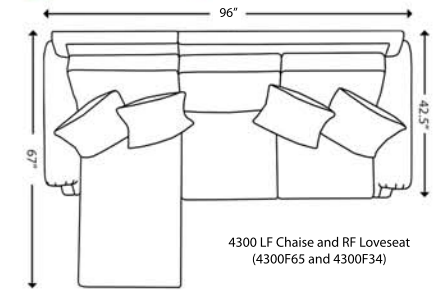

4300F Sectional Group

all pieces available RF or LF

4300 LF Sofa and RF Corner Sofa
(4300F15 and 4300F74)

4300F 3 pc sectional
4300F65 - LF Chaise
4300F31 - Armless Loveseat
4300F74 - RF Corner Sofa

4300 LF Chaise and RF Loveseat
(4300F65 and 4300F34)

Pieces Available

64 - RF or 65 - LF Chaise

14 - RF or 15 - LF Sofa

34 - RF or 35 - LF Loveseat

44 - RF or 45 - LF Chair

31 Armless Loveseat

41 Armless Chair

74 - RF or 75 - LF Corner Sofa