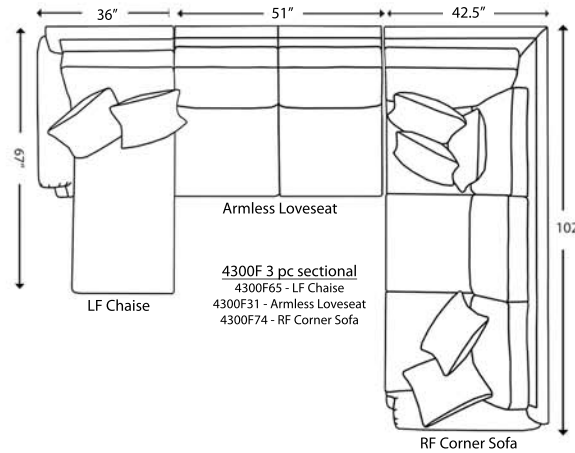

4300F Sectional Group

all pieces available RF or LF

4300 LF Sofa and RF Corner Sofa
(4300F15 and 4300F74)

4300F 3 pc sectional
4300F65 - LF Chaise
4300F31 - Armless Loveseat
4300F74 - RF Corner Sofa

4300 LF Chaise and RF Loveseat
(4300F65 and 4300F34)

Pieces Available

64 - RF or 65 - LF Chaise

14 - RF or 15 - LF Sofa

34 - RF or 35 - LF Loveseat

44 - RF or 45 - LF Chair

31 Armless Loveseat

41 Armless Chair

74 - RF or 75 - LF Corner Sofa