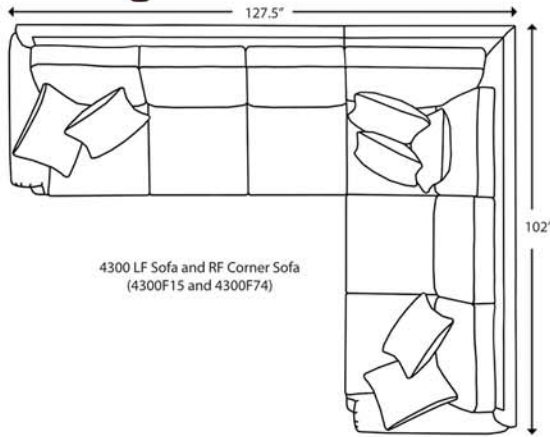

4300F Sectional Group

all pieces available RF or LF

4300 LF Sofa and RF Corner Sofa
(4300F15 and 4300F74)

4300F 3 pc sectional
4300F65 - LF Chaise
4300F31 - Armless Loveseat
4300F74 - RF Corner Sofa

4300 LF Chaise and RF Loveseat
(4300F65 and 4300F34)

Pieces Available

64 - RF or 65 - LF Chaise

14 - RF or 15 - LF Sofa

34 - RF or 35 - LF Loveseat

44 - RF or 45 - LF Chair

31 Armless Loveseat

41 Armless Chair

74 - RF or 75 - LF Corner Sofa