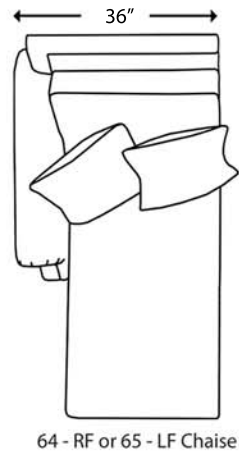

4300F Sectional Group

all pieces available RF or LF

4300 LF Sofa and RF Corner Sofa
(4300F15 and 4300F74)

4300F 3 pc sectional
4300F65 - LF Chaise
4300F31 - Armless Loveseat
4300F74 - RF Corner Sofa

4300 LF Chaise and RF Loveseat
(4300F65 and 4300F34)

Pieces Available

64 - RF or 65 - LF Chaise

14 - RF or 15 - LF Sofa

34 - RF or 35 - LF Loveseat

44 - RF or 45 - LF Chair

31 Armless Loveseat

41 Armless Chair

74 - RF or 75 - LF Corner Sofa